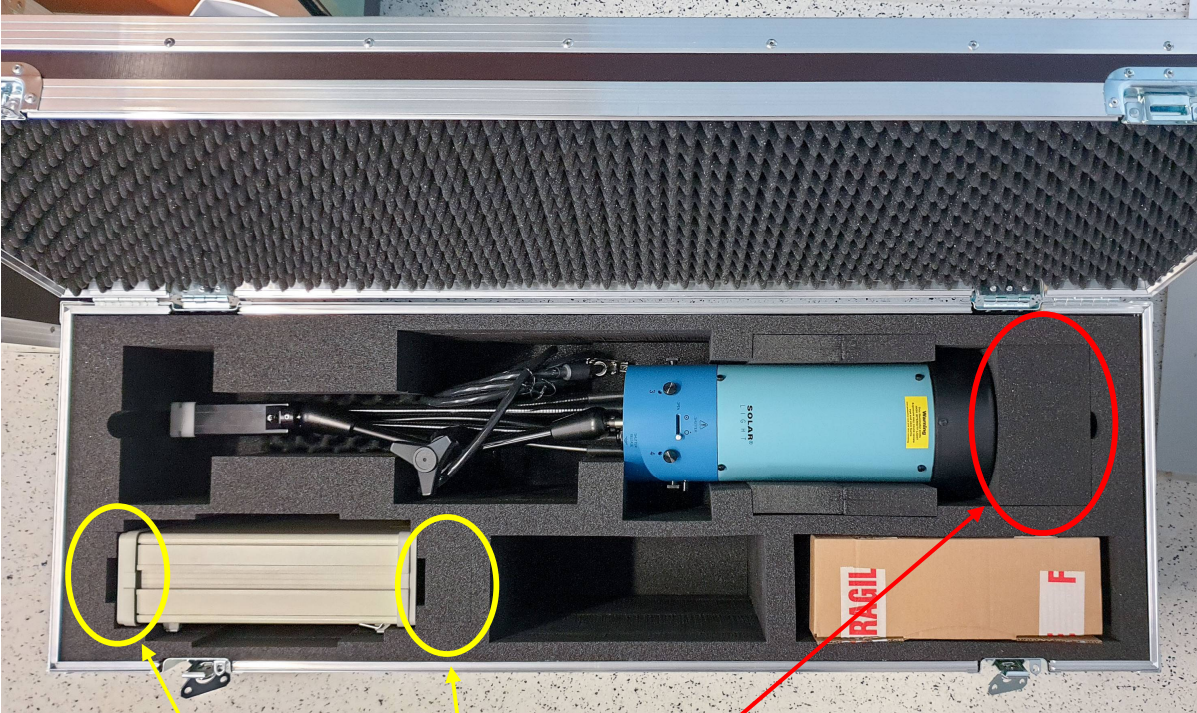

# Multiport Transport Case

Suitable for the V1.0 and V2.5 can be easily converted:

Configuration for Solar Light Multiport 601-300W V2.5

Configuration for Solar Light Multiport 601-300W V1.0